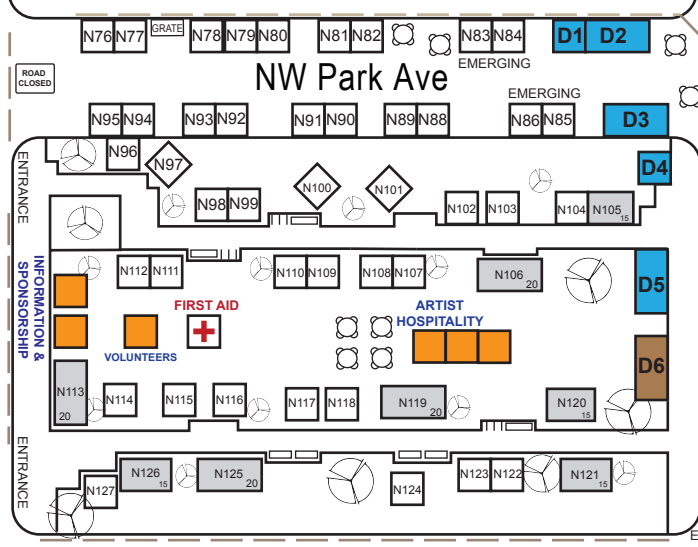

ROAD CLOSED AHEAD

NW Davis St

TRASH GENERATOR TOILETS

SOUTH BLOCK 75 ARTISTS

WATER SUPPLY

TOILETS

NW Everett St

ROAD CLOSED

NW Flanders

NORTH BLOCK 51 ARTISTS

TOILETS ONE WAY

ROAD CLOSED

ENTRANCE

NW Park Ave

ROAD CLOSED

ROAD CLOSED

NW Park Ave

ENTRANCE

COFFEE

NW Davis St

FOOD VENDORS

NW Everett St

ROAD CLOSED

ENTRANCE

NW 8th Ave

ROAD CLOSED

ROAD CLOSED

NW 8th Ave

ENTRANCE

TOILETS

ART IN THE PEARL FINE ARTS & CRAFTS FESTIVAL 2024

ART EDUCATION & DEMONSTRATION