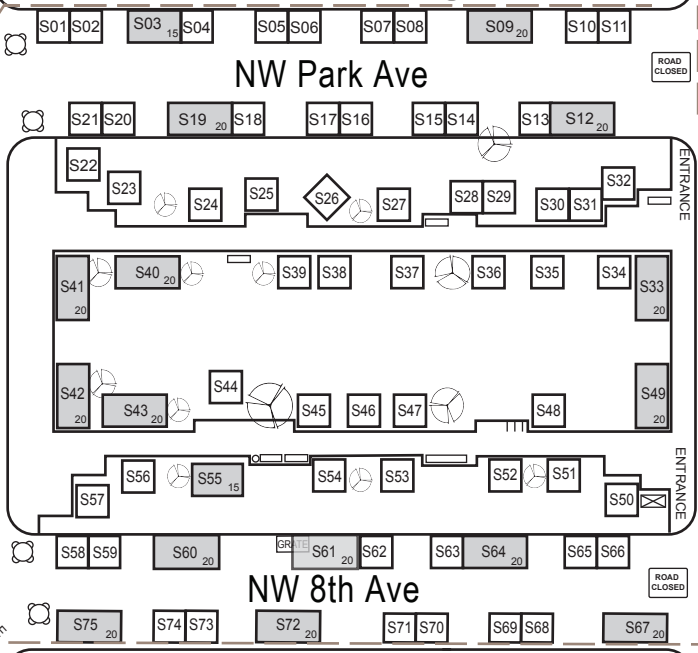

NW Park Ave

ENTRANCE

COFFEE

NW Davis St

FOOD VENDORS

NW Everett St

ROAD CLOSED

ENTRANCE

NW 8th Ave

ROAD CLOSED

ROAD CLOSED

NW 8th Ave

ENTRANCE

TOILETS

ART IN THE PEARL FINE ARTS & CRAFTS FESTIVAL 2024

ART EDUCATION & DEMONSTRATION