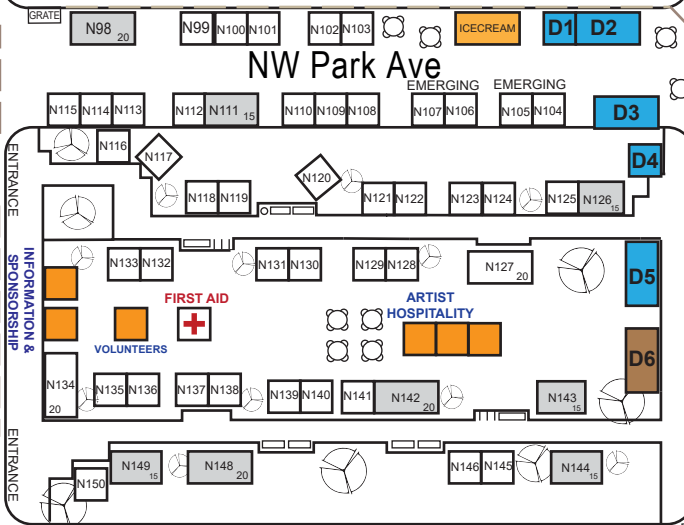

NW Davis St

TRASH  
GENERATOR  
TOILETS

**SOUTH BLOCK  
90 ARTISTS**

WATER  
SUPPLY

ONE WAY

NW Everett St

TOILETS

**NORTH BLOCK  
55 ARTISTS**

S48 S47<sub>20</sub> S45 S44 S43 S42 S41 S40 S39 S38<sub>20</sub> S61

S50 S51 S52 S53<sub>15</sub> S54 S55 S57 S58 S59 S60<sub>20</sub> S62

S72 S73 S74 S75<sub>20</sub> S76 S77 S78 S79 S80 S81<sub>20</sub> S82 S83 S84

NW 8th Ave

S97 S95 S94 S93 S92<sub>20</sub> S91 S90 S89 S88 S87 S86 S85<sub>20</sub>

TOILETS

**ART  
IN THE  
PEARL**  
FINE ARTS & CRAFTS FESTIVAL  
**2025**

ONE WAY

ONE WAY

TOILETS

NW Flanders

ENTRANCE

ART  
CAR

ART  
EDUCATION &  
DEMONSTRATION

D7

D8

D9